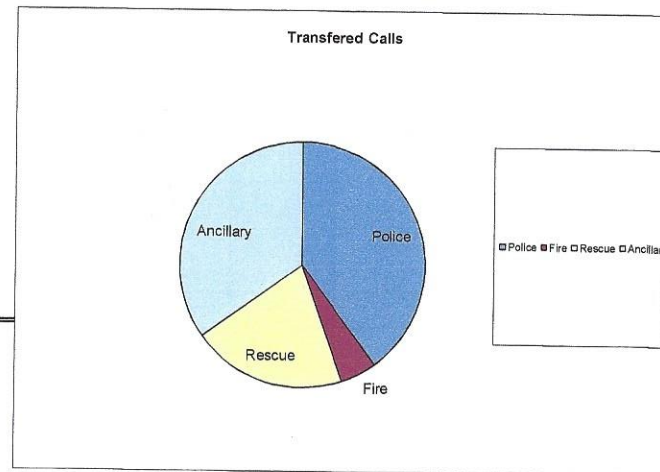

State of Rhode Island and Providence Plantations

Rhode Island Department of Public Safety

E-9-1-1 Uniform Emergency Telephone System

2017 Call Volume Report

Transferred Calls	Desc.	Total Calls
	Police	40%
	Fire	5%
	Rescue	20%
	Ancillary	35%
Total Call Taker Handled Calls		100%

* This number does not include "Abandoned Calls" = 4827