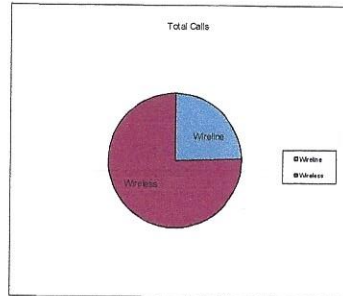

State of Rhode Island and Providence Plantations

Rhode Island Department of Public Safety

E-9-1-1 Uniform Emergency Telephone System

2017 Call Volume Report

Incoming 911 Calls

Description	Jan	Feb	Mar	Apr	May	Jun	Jul	Aug	Sep	Oct	Nov	Dec	Total Calls
Wireline	10275	8780	9184	11335	9213	9454	9328	9220	8883	9211	8672	9115	112670
Wireless	24130	25372	26317	29119	30120	32273	33405	31410	29767	31220	27194	27803	348130
TTY	17	0	0	0	0	0	0	0	0	0	0	0	17
Totals	34422	34152	35501	40454	39333	41727	42733	40630	38650	40431	35866	36918	460817

Description

**Total
Calls**

Wireline
Wireless

112670
348130

Desc.

**Total
Calls**

Wireline
Wireless
TTY Calls

24
76
0