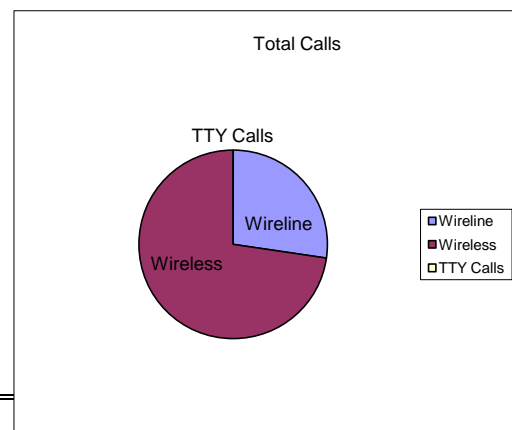

State of Rhode Island and Providence Plantations

Rhode Island Department of Public Safety

E-9-1-1 Uniform Emergency Telephone System

2012 Call Volume Report

Incoming 911 Calls

Description	Jan	Feb	Mar	Apr	May	Jun	Jul	Aug	Sep	Oct	Nov	Dec	Total Calls
Wireline	13281	11237	11771	11346	12080	11800	13878	12366	12040	11669	11834	12599	145901
Wireless	27526	26582	30886	32097	36326	36026	35932	36277	33128	33668	28747	30415	387610
TTY	15	21	16	12	35	24	31	14	24	23	22	20	257
Totals	40822	37840	42673	43455	48441	47850	49841	48657	45192	45360	40603	43034	533768

Description
Wireline
Wireless

Total Calls
145901
387610

Desc.	Total Calls
Wireline	27
Wireless	73
TTY Calls	0
Total Incoming Calls	100%

State of Rhode Island and Providence Plantations

Rhode Island Department of Public Safety

E-9-1-1 Uniform Emergency Telephone System

2012 Call Volume Report

Emergency Calls

Description	Jan	Feb	Mar	Apr	May	Jun	Jul	Aug	Sep	Oct	Nov	Dec	Total Calls
Police	22158	20181	23882	23865	27582	25764	27235	29110	23889	25749	21815	24880	296110
Fire	1588	1368	1592	1786	1570	1664	1934	1663	1581	2140	1722	1689	20297
Rescue	9945	9193	10006	9998	10263	10540	10874	10717	10325	10228	9574	10751	122414
Primary Totals	33691	30742	35480	35649	39415	37968	40043	41490	35795	38117	33111	37320	438821
Secondary Calls													
Police	2062	1992	2254	2421	2665	2633	2610	2968	2880	2614	2333	2278	29710
Fire	313	444	459	745	325	464	579	355	351	521	292	310	5158
Rescue	618	656	755	882	678	828	861	1121	1162	1104	949	1010	10624
Secondary Totals	2993	3092	3468	4048	3668	3925	4050	4444	4393	4239	3574	3598	45492
Total Ancillary Calls	19783	20378	22463	24811	25169	24910	26244	25352	24916	24658	21586	21126	281396