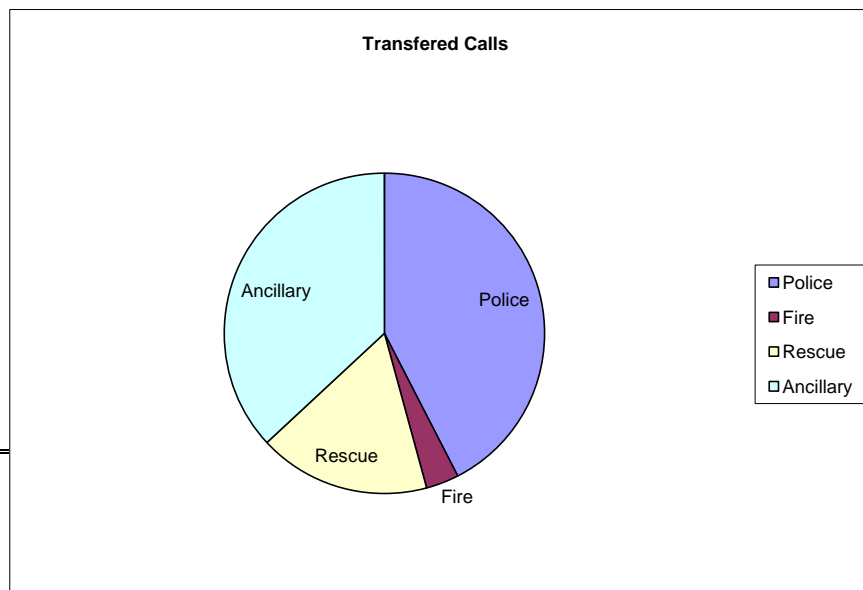

State of Rhode Island and Providence Plantations

Rhode Island Department of Public Safety

E-9-1-1 Uniform Emergency Telephone System

2012 Call Volume Report

Transferred Calls	Desc.	Total Calls
	Police	43%
	Fire	3%
	Rescue	17%
	Ancillary	37%
Total Call Taker Handled Calls		100%

Total Transfers 765709

* This number does not include "Abandoned Calls" = **6042**