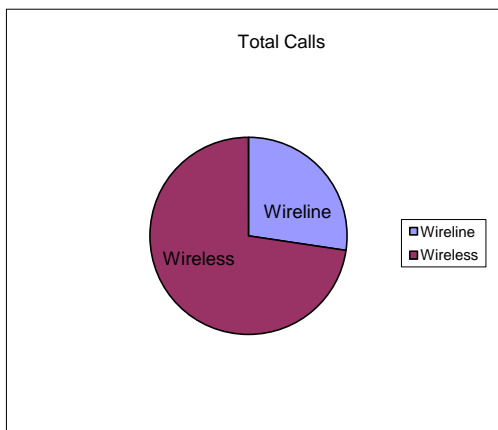

State of Rhode Island and Providence Plantations

Rhode Island Department of Public Safety

E-9-1-1 Uniform Emergency Telephone System

2012 Call Volume Report

Incoming 911 Calls

Description	Jan	Feb	Mar	Apr	May	Jun	Jul	Aug	Sep	Oct	Nov	Dec	Total Calls
Wireline	13281	11237	11771	11346	12080	11800	13878	12366	12040	11669	11834	12599	145901
Wireless	27526	26582	30886	32097	36326	36026	35932	36277	33128	33668	28747	30415	387610
TTY	15	21	16	12	35	24	31	14	24	23	22	20	257
Totals	40822	37840	42673	43455	48441	47850	49841	48657	45192	45360	40603	43034	533768

Description
Wireline
Wireless

Total Calls
145901
387610

Desc.	Total Calls
Wireline	27
Wireless	73
TTY Calls	0
Total Incoming Calls	100%

State of Rhode Island and Providence Plantations

Rhode Island Department of Public Safety

E-9-1-1 Uniform Emergency Telephone System

2012 Call Volume Report

Emergency Calls

Description	Jan	Feb	Mar	Apr	May	Jun	Jul	Aug	Sep	Oct	Nov	Dec	Total Calls
Police	22158	20181	23882	23865	27582	25764	27235	29110	23889	25749	21815	24880	296110
Fire	1588	1368	1592	1786	1570	1664	1934	1663	1581	2140	1722	1689	20297
Rescue	9945	9193	10006	9998	10263	10540	10874	10717	10325	10228	9574	10751	122414
Primary Totals	33691	30742	35480	35649	39415	37968	40043	41490	35795	38117	33111	37320	438821
Secondary Calls													
Police	2062	1992	2254	2421	2665	2633	2610	2968	2880	2614	2333	2278	29710
Fire	313	444	459	745	325	464	579	355	351	521	292	310	5158
Rescue	618	656	755	882	678	828	861	1121	1162	1104	949	1010	10624
Secondary Totals	2993	3092	3468	4048	3668	3925	4050	4444	4393	4239	3574	3598	45492
Total Ancillary Calls	19783	20378	22463	24811	25169	24910	26244	25352	24916	24658	21586	21126	281396