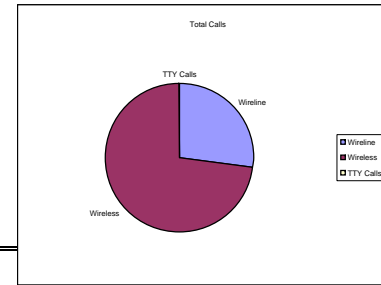

State of Rhode Island and Providence Plantations

Rhode Island Department of Public Safety

E-9-1-1 Uniform Emergency Telephone System

2011 Call Volume Report

Incoming 911 Calls

Description	Jan	Feb	Mar	Apr	May	Jun	Jul	Aug	Sep	Oct	Nov	Dec	Total
Wireline	14386	13387	13842	13580	15311	14788	15971	15574	15244	12983	18984	20997	185047
Wireless	31826	41066	43017	44271	49253	46650	46028	49513	42903	43678	29378	30283	497866
TTY	18	19	17	20	24	21	23	24	21	19	20	21	247
Totals	46230	54472	56876	57871	64588	61459	62022	65111	58168	56680	48382	51301	683160

Description

**Total
Calls**
Wireline
185047
Wireless
497866

**Desc. Total
Calls**
Wireline 27
Wireless 73
TTY Calls 0

Total Incoming Calls 100%

State of Rhode Island and Providence Plantations

Rhode Island Department of Public Safety

E-9-1-1 Uniform Emergency Telephone System

2011 Call Volume Report

Emergency Calls													
Description	Jan	Feb	Mar	Apr	May	Jun	Jul	Aug	Sep	Oct	Nov	Dec	Total Calls
Police	24466	22212	21811	23269	26378	25484	28224	28996	25976	24944	23200	24129	299089
Fire	2030	1546	1565	1468	1567	1690	1840	3293	1729	1744	1550	1685	21707
Rescue	9927	9024	9440	9423	9928	9785	10575	10485	9759	9874	9217	9861	117298
Primary Totals	36423	32782	32816	34160	37873	36959	40639	42774	37464	36562	33967	35675	438094
Secondary Calls													
Police	2362	2323	2314	2417	3205	3242	3323	3568	2934	2869	2217	2376	33150
Fire	263	254	357	434	461	438	450	616	501	296	330	465	4865
Rescue	512	515	580	666	732	810	959	825	816	906	683	818	8822
Secondary Totals	3137	3092	3251	3517	4398	4490	4732	5009	4251	4071	3230	3659	46837
Total Ancillary Calls	23633	16881	18902	21579	27956	21482	21612	23719	21576	25065	19174	20576	262155