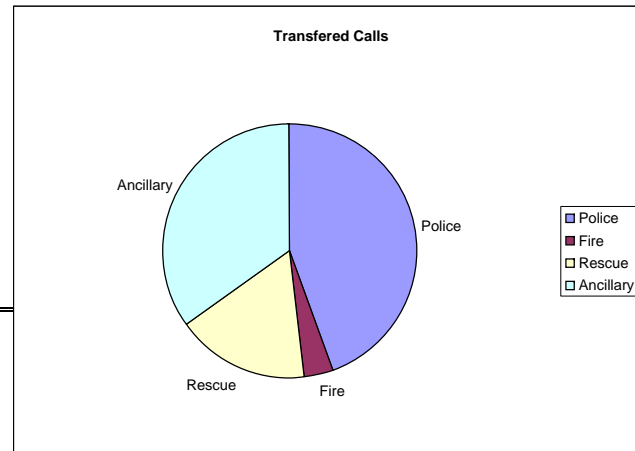

State of Rhode Island and Providence Plantations

Rhode Island Department of Public Safety

E-9-1-1 Uniform Emergency Telephone System

2011 Call Volume Report

Transferred Calls	Desc.	Total Calls
	Police	44%
	Fire	4%
	Rescue	17%
	Ancillary	35%
Total Call Taker Handled Calls		100%

Total Transfers* 747086

* This number does not include "Abandoned Calls" = **18953**