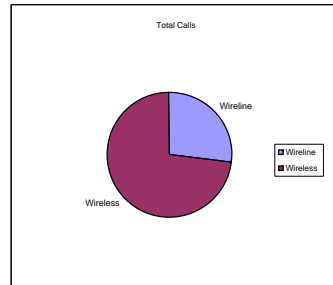

State of Rhode Island and Providence Plantations

Rhode Island Department of Public Safety

E-9-1-1 Uniform Emergency Telephone System

2011 Call Volume Report

Incoming 911 Calls

Description	Jan	Feb	Mar	Apr	May	Jun	Jul	Aug	Sep	Oct	Nov	Dec	Total
Wireline	14386	13387	13842	13580	15311	14788	15971	15574	15244	12983	18984	20997	185047
Wireless	31826	41066	43017	44271	49253	46650	46028	49513	42903	43678	29378	30283	497866
TTY	18	19	17	20	24	21	23	24	21	19	20	21	247
Totals	46230	54472	56876	57871	64588	61459	62022	65111	58168	56680	48382	51301	683160

Description

**Total
Calls**
Wireline
185047
Wireless
497866

**Desc. Total
Calls**
Wireline 27
Wireless 73
TTY Calls 0

Total Incoming Calls 100%

State of Rhode Island and Providence Plantations

Rhode Island Department of Public Safety

E-9-1-1 Uniform Emergency Telephone System

2011 Call Volume Report

Emergency Calls													
Description	Jan	Feb	Mar	Apr	May	Jun	Jul	Aug	Sep	Oct	Nov	Dec	Total Calls
Police	24466	22212	21811	23269	26378	25484	28224	28996	25976	24944	23200	24129	299089
Fire	2030	1546	1565	1468	1567	1690	1840	3293	1729	1744	1550	1685	21707
Rescue	9927	9024	9440	9423	9928	9785	10575	10485	9759	9874	9217	9861	117298
Primary Totals	36423	32782	32816	34160	37873	36959	40639	42774	37464	36562	33967	35675	438094
Secondary Calls													
Police	2362	2323	2314	2417	3205	3242	3323	3568	2934	2869	2217	2376	33150
Fire	263	254	357	434	461	438	450	616	501	296	330	465	4865
Rescue	512	515	580	666	732	810	959	825	816	906	683	818	8822
Secondary Totals	3137	3092	3251	3517	4398	4490	4732	5009	4251	4071	3230	3659	46837
Total Ancillary Calls	23633	16881	18902	21579	27956	21482	21612	23719	21576	25065	19174	20576	262155